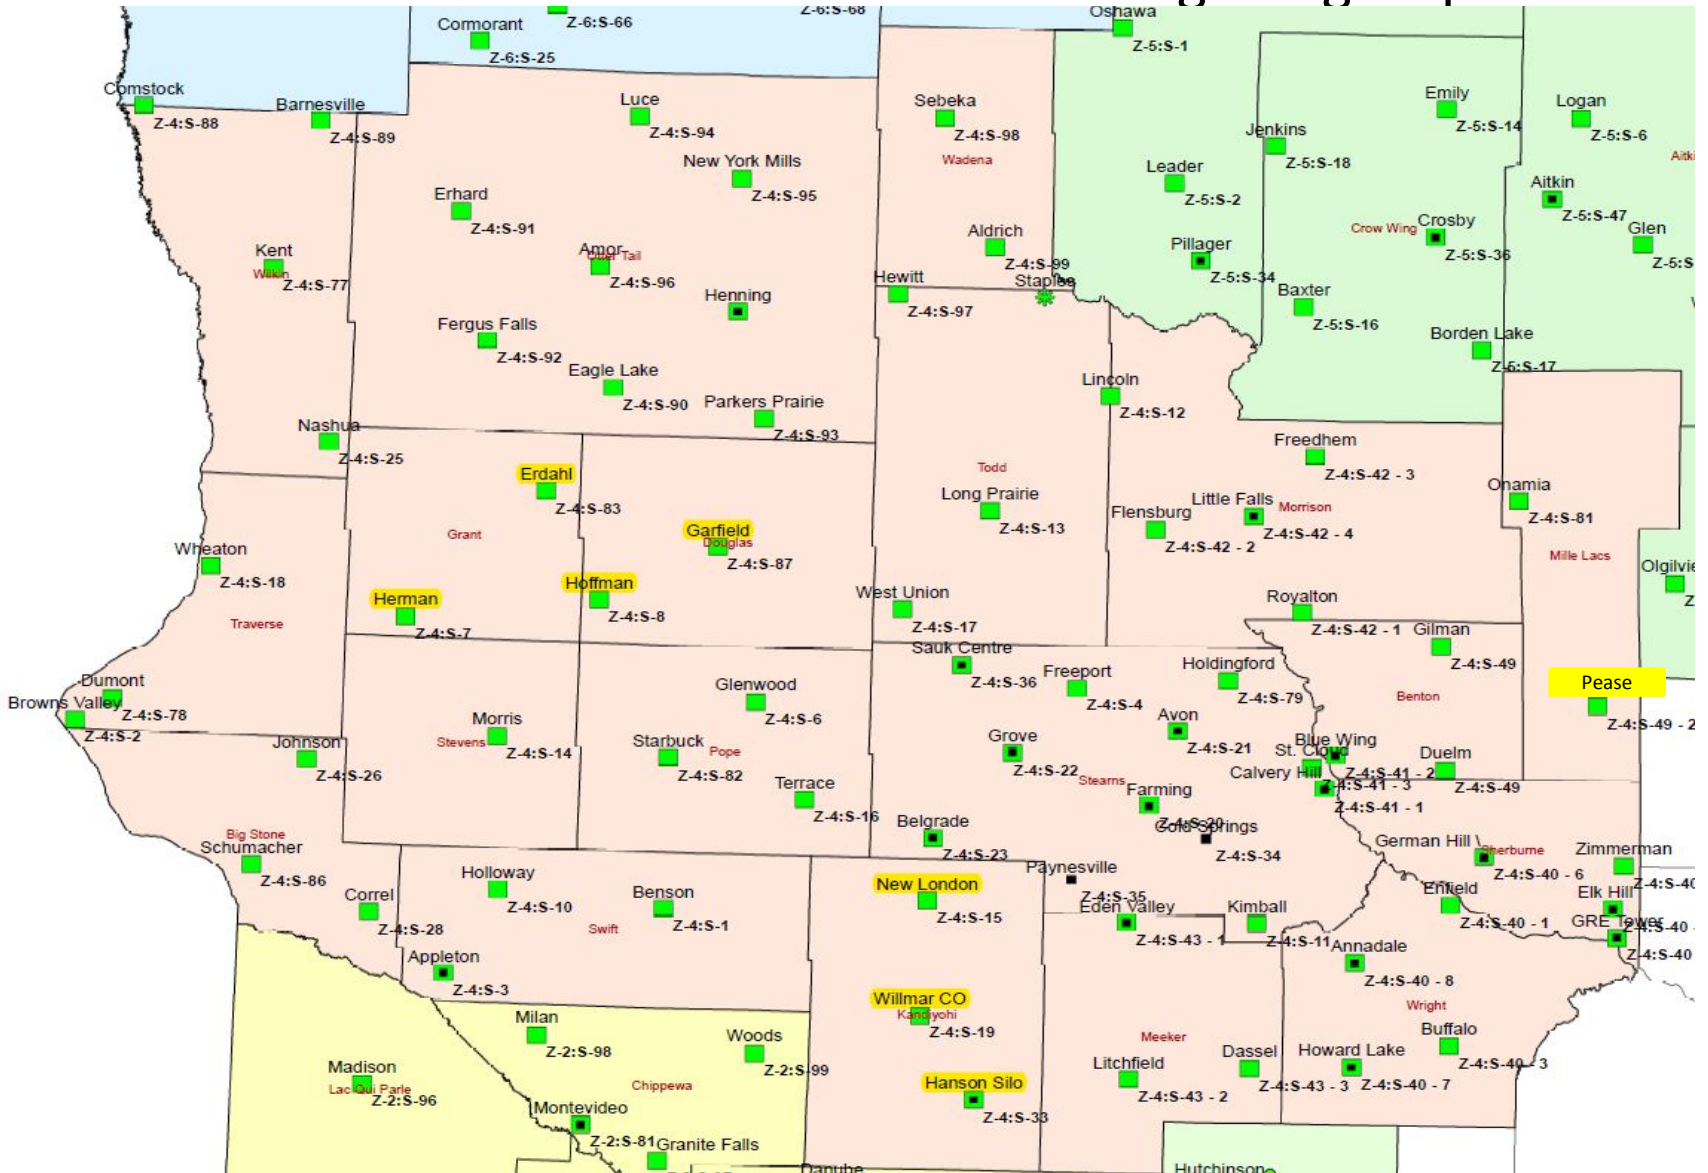

Revised: 09/24/2014
 Send updates to: seth.hansen@co.sherburne.mn.us

Tower Sites That Monitor Site Trunking Talkgroup 7

Highlighted Sites are Monitoring